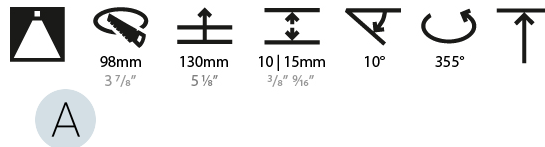

PHYSICAL

Shape: Round
Diameter (mm): 107
Diameter (in): 4 3/16
Height (mm): 112
Height (in): 4 7/16
Ceiling Thickness (mm): 10 / 12.5 / 15
Ceiling Thickness (in): 3/8 or 1/2 or 9/16
Min. Recessing Depth (mm): 130
Min. Recessing Depth (in): 5 1/8
Light Distribution: Adjustable / Downlight
Weight (kg): 0.465
Weight (lbs): 1.03
Fixture Finish: SSR / BKV / CWI / CRY / HAB / LAG / UFT / ITA / RUA / RUR / MIC / FTG / MYG / TWT / LOD / PUS / FRO / FUP / KIA / POP / BLS / SPG / MEY / GOH / GUM / CHC / COM / ABZ / JAG / OBR / MOS / ROR
Fixture Material: Aluminum Die Cast
Cut-out Measurements: 98mm / 3 7/8"

ELECTRICAL

Lamp Type: LED (Zhaga Standard)
Input Wattage (W): 16.5
Total Output Wattage (W): 13
Dimming: Tri-Mode (Non-Dimming and Phase Dimming (120Vac only) and 0-10V Dimming)
Driver Included: No
Driver Location: Recessed Housing
Driver Type: Constant Current - Universal
Driver Class: Class 2
Housing: See components
Input Voltage (V): 120 - 277
Constant Current (MA): 500

LED

Number of LEDs: 1
Color Temperature (°K): 2700 / 3000 / 3500 / 4000
Max. Delivered Lumen (lm): 1130 / 1180 / 1235 / 1260
Nominal Lumen (lm): 1386 / 1438 / 1511 / 1542
CRI: >90 CRI
Lamp Life (hrs): 50000

OPTICAL

Reflector: 20 / 40 / 60
Adjustability: Rotational 355°, Tilt 10°

RATINGS AND CERTIFICATIONS

Certified By: Certified for North American Standards
IP rating: IP54