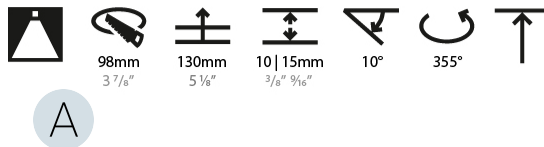

PHYSICAL

Shape: Round
Diameter (mm): 107
Diameter (in): 4 3/16
Height (mm): 112
Height (in): 4 7/16
Ceiling Thickness (mm): 10 / 12.5 / 15
Ceiling Thickness (in): 3/8 or 1/2 or 9/16
Min. Recessing Depth (mm): 130
Min. Recessing Depth (in): 5 1/8
Light Distribution: Adjustable / Downlight
Weight (kg): 0.485
Weight (lbs): 1.07
Fixture Finish: SSR / BKV / CWI / CRY / HAB / LAG / UFT / ITA / RUA / RUR / MIC / FTG / MYG / TWT / LOD / PUS / FRO / FUP / KIA / POP / BLS / SPG / MEY / GOH / GUM / CHC / COM / ABZ / JAG / OBR / MOS / ROR
Fixture Material: Aluminum Die Cast
Cut-out Measurements: 98mm / 3 7/8"

ELECTRICAL

Lamp Type: LED (Zhaga Standard)
Input Wattage (W): 15.5
Total Output Wattage (W): 13
Dimming: Tri-Mode (Non-Dimming and Phase Dimming (120Vac only) and 0-10V Dimming)
Driver Included: No
Driver Location: Recessed Housing
Driver Type: Constant Current - Universal
Driver Class: Class 2
Housing: See components
Input Voltage (V): 120 - 277
Constant Current (MA): 500

LED

Number of LEDs: 1
Color Temperature (°K): 2700 / 3000 / 3500 / 4000
Max. Delivered Lumen (lm): 940 / 980 / 1029 / 1050
Nominal Lumen (lm): 1386 / 1438 / 1511 / 1542
CRI: >90 CRI
Lamp Life (hrs): 50000

OPTICAL

Reflector: 20 / 40 / 60
Adjustability: Rotational 355°, Tilt 10°

RATINGS AND CERTIFICATIONS

Certified By: Certified for North American Standards
IP rating: IP20