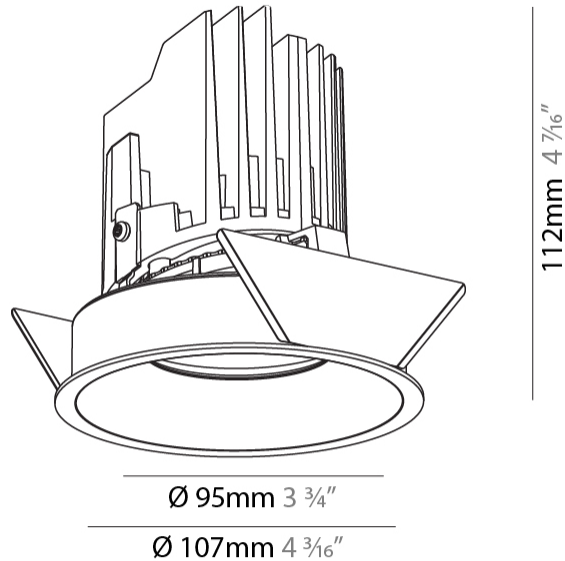

GENERAL

Series: Bioniq
Subseries: Bioniq Round Semi Adjustable
Brand: Prolicht
Division: Architectural
Mounting Type: Recessed
Mounting Location: Ceiling
Subcategory: Downlight

PHYSICAL

Shape: Round
Diameter (mm): 107
Diameter (in): 4 3/16
Height (mm): 112
Height (in): 4 7/16
Ceiling Thickness (mm): 10 / 12.5 / 15
Ceiling Thickness (in): 3/8 or 1/2 or 9/16
Min. Recessing Depth (mm): 130
Min. Recessing Depth (in): 5 1/8
Light Distribution: Adjustable / Downlight
Weight (kg): 0.485
Weight (lbs): 1.07
Fixture Finish: SSR / BKV / CWI / CRY / HAB / LAG / UFT / ITA / RUA / RUR / MIC / FTG / MYG / TWT / LOD / PUS / FRO / FUP / KIA / POP / BLS / SPG / MEY / GOH / GUM / CHC / COM / ABZ / JAG / OBR / MOS / ROR
Fixture Material: Aluminum Die Cast
Cut-out Measurements: 98mm / 3 7/8"

OPTICAL

Reflector: 20 / 40 / 60
Adjustability: Rotational 355°, Tilt 10°

RATINGS AND CERTIFICATIONS

Certified By: Certified for North American Standards
IP rating: IP20

BIONIQ ROUND SEMI ADJUSTABLE RECESSED